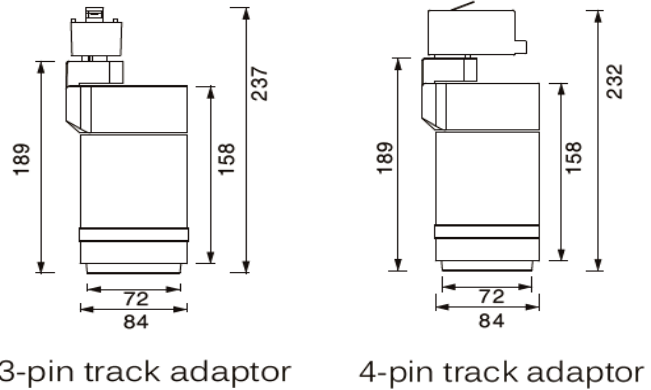

OVEGA-TLZ

10-30W | 900-3000 LUMENS | 90CRI | 2700-5000K

Styish and Compact LED Track Luminaire that will enhance any Retail and Gallery Applications. Standard with 90CRI Rating and Integral Triac Dimmable Driver, Zoomable Optics

DETAILS

Dimming: Triac (5-100%)
 Input Voltage: 100-277v 50-60Hz
 Finishes: White, Black, Silver
 Beam Angle: Adjustable from 15-45 Degrees
 Operating Temp Range: -20c through +45c
 Warranty: 5 Years
 Weight: 0.36lbs
 Adapters: Halo, Juno, Lightlier, Global
 Optics: Front bezel can be rotated to adjust the beam output from 15 to 45 Degrees.
 Additional: Ovega family also includes an adjustable zoom track light, surface, wall and pendant versions using the same optics.

DIMENSIONS

3.3" Diam. x 6.2" length

TRACK OPTIONS

OPTIC ACCESSORIES

Due to the Zoomable Optics there are no additional optical accessories at this time.

Ordering Information:

OVEGA-TLZ	WATTS : 10W 20W 30W
	TEMP : 2700K 3000K 3500K 4000K 5000K
	BEAM : ZOOM
	FINISH : WH BK SL
	ADAPTER : J H L GB