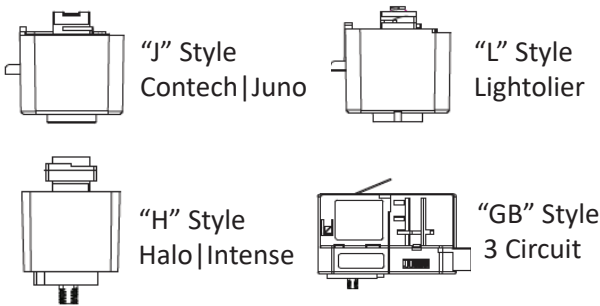

DETAILS

Dimming: Triac (5-100%)
 Input Voltage: 100-277v 50-60Hz
 Finishes: White, Black, Silver
 Beam Angle: Adjustable from 15-45 Degrees
 Operating Temp Range: -20c through +45c
 Warranty: 5 Years
 Weight: 0.36lbs
 Adapters: Halo, Juno, Lightlier, Global
 Optics: Front bezel can be rotated to adjust the beam output from 15 to 45 Degrees.
 Additional: Ovega family also includes an adjustable zoom track light, surface, wall and pendant versions using the same optics.

DIMENSIONS

3.3" Diam. x 6.2" length

TRACK OPTIONS

OPTIC ACCESSORIES

Due to the Zoomable Optics there are no additional optical accessories at this time.

Ordering Information:

OVEGA-TLZ	WATTS : 10W 20W 30W
	TEMP : 2700K 3000K 3500K 4000K 5000K
	BEAM : ZOOM
	FINISH : WH BK SL
	ADAPTER : J H L GB